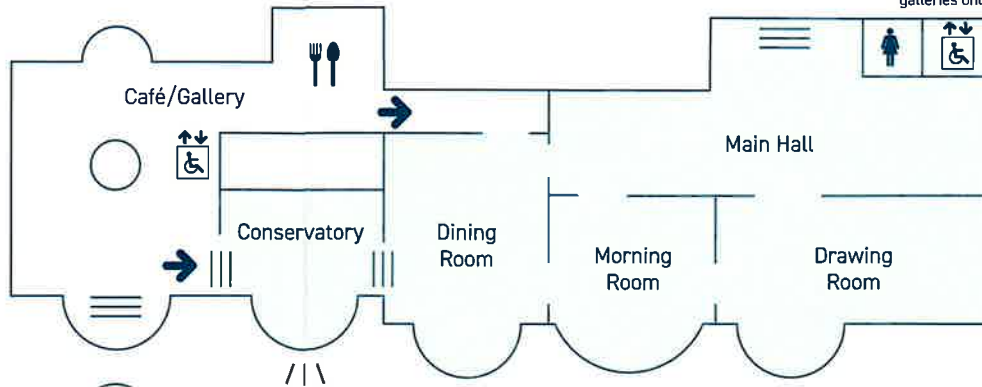

**HISTORIC HOUSE
(UPSTAIRS)**

3

Japanese Wrestlers
Mikado's Room

Phyllis / Louise Jopling
Main Hall

Midsummer / Albert Moore
Gallery II

**HISTORIC HOUSE,
GALLERIES & CAFÉ**

2

On occasion, we lend paintings to museums around the world for exhibitions and replacements from the Museum's collection are hung in their place.

1

Stained Glass Dome, Staircase

Toilet, Main Hall

Key

- Historic house
- Art galleries
- Modern extension
- Café
- Information point
- Toilets
- Accessible toilet
- Baby changing
- Lift
- Stairs
- View

G

Peacock Mural, Dining Room

Elton Ware
Dining Room

Venus Verticordia / Dante Gabriel Rossetti
Main Hall

Please leave coats and bags at the entrance.
Photography without flash is permitted.
It is not permitted to touch works of art or consume refreshments in the house and galleries.
Please tweet or leave a review on Trip Advisor.