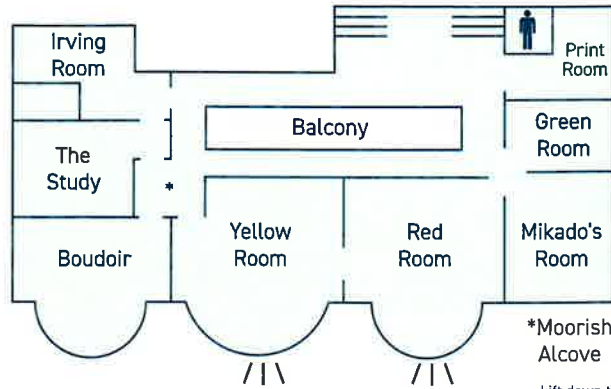

**HISTORIC HOUSE
(UPSTAIRS)**

3

Japanese Wrestlers
Mikado's Room

Phyllis / Louise Jopling
Main Hall

Midsummer / Albert Moore
Gallery II

**HISTORIC HOUSE,
GALLERIES & CAFÉ**

2

On occasion, we lend paintings to museums around the world for exhibitions and replacements from the Museum's collection are hung in their place.

1

Stained Glass Dome, Staircase

Toilet, Main Hall

Key

- Historic house
- Art galleries
- Modern extension
- Café
- Information point
- Toilets
- Accessible toilet
- Baby changing
- Lift
- Stairs
- View

G

Peacock Mural, Dining Room

Elton Ware
Dining Room

Venus Verticordia / Dante Gabriel Rossetti
Main Hall

Please leave coats and bags at the entrance.
Photography without flash is permitted.
It is not permitted to touch works of art or consume refreshments in the house and galleries.
Please tweet or leave a review on Trip Advisor.